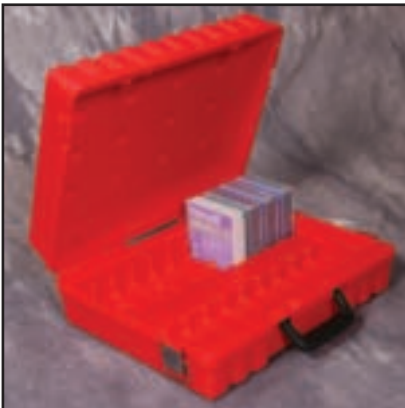

DLT/SDLT

DLT5 DLT cartridge • 5 capacity

LTO & 3570

LTO5 Ultrium LTO cartridge • 5 capacity
IBM Recommended

3590 & 3592

3590-10 (TUR10) 3480 / 3490E / 3590
cartridge • 10 capacity IBM Recommended
3590-10 CONDUCTIVE Not Shown

DLT14 DLT cartridge • 14 capacity

LTO20 Ultrium LTO cartridge • 20 capacity
IBM Recommended

3590-20 (TUR20) 3480 / 3490E / 3590
cartridge • 20 capacity • IBM Recommended

DLT20 DLT cartridge • 20 capacity